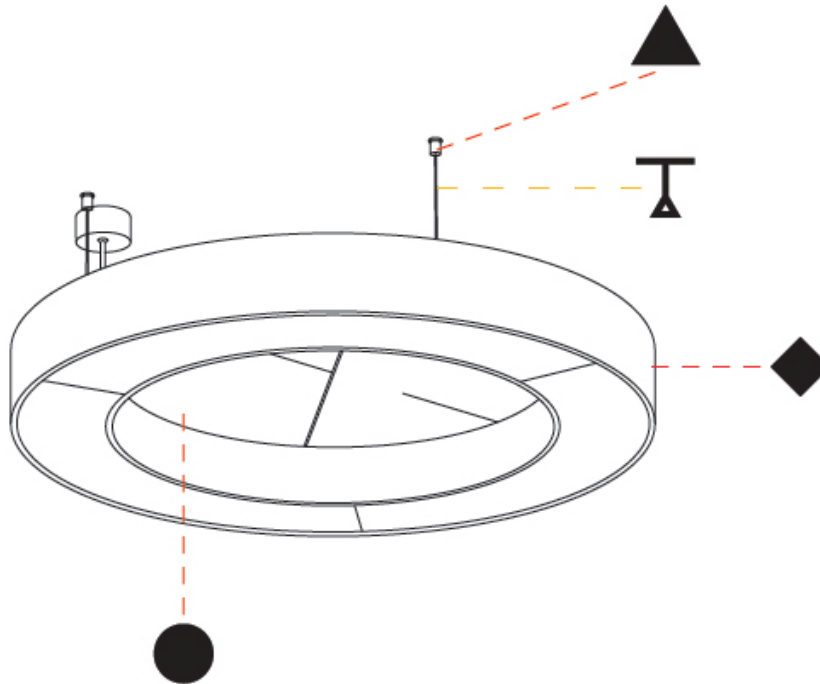

GLORIOUS ACOUSTIC SUSPENSION

A300719-

PROJECT

TYPE

SPECIFIER

QUANTITY

DATE

A